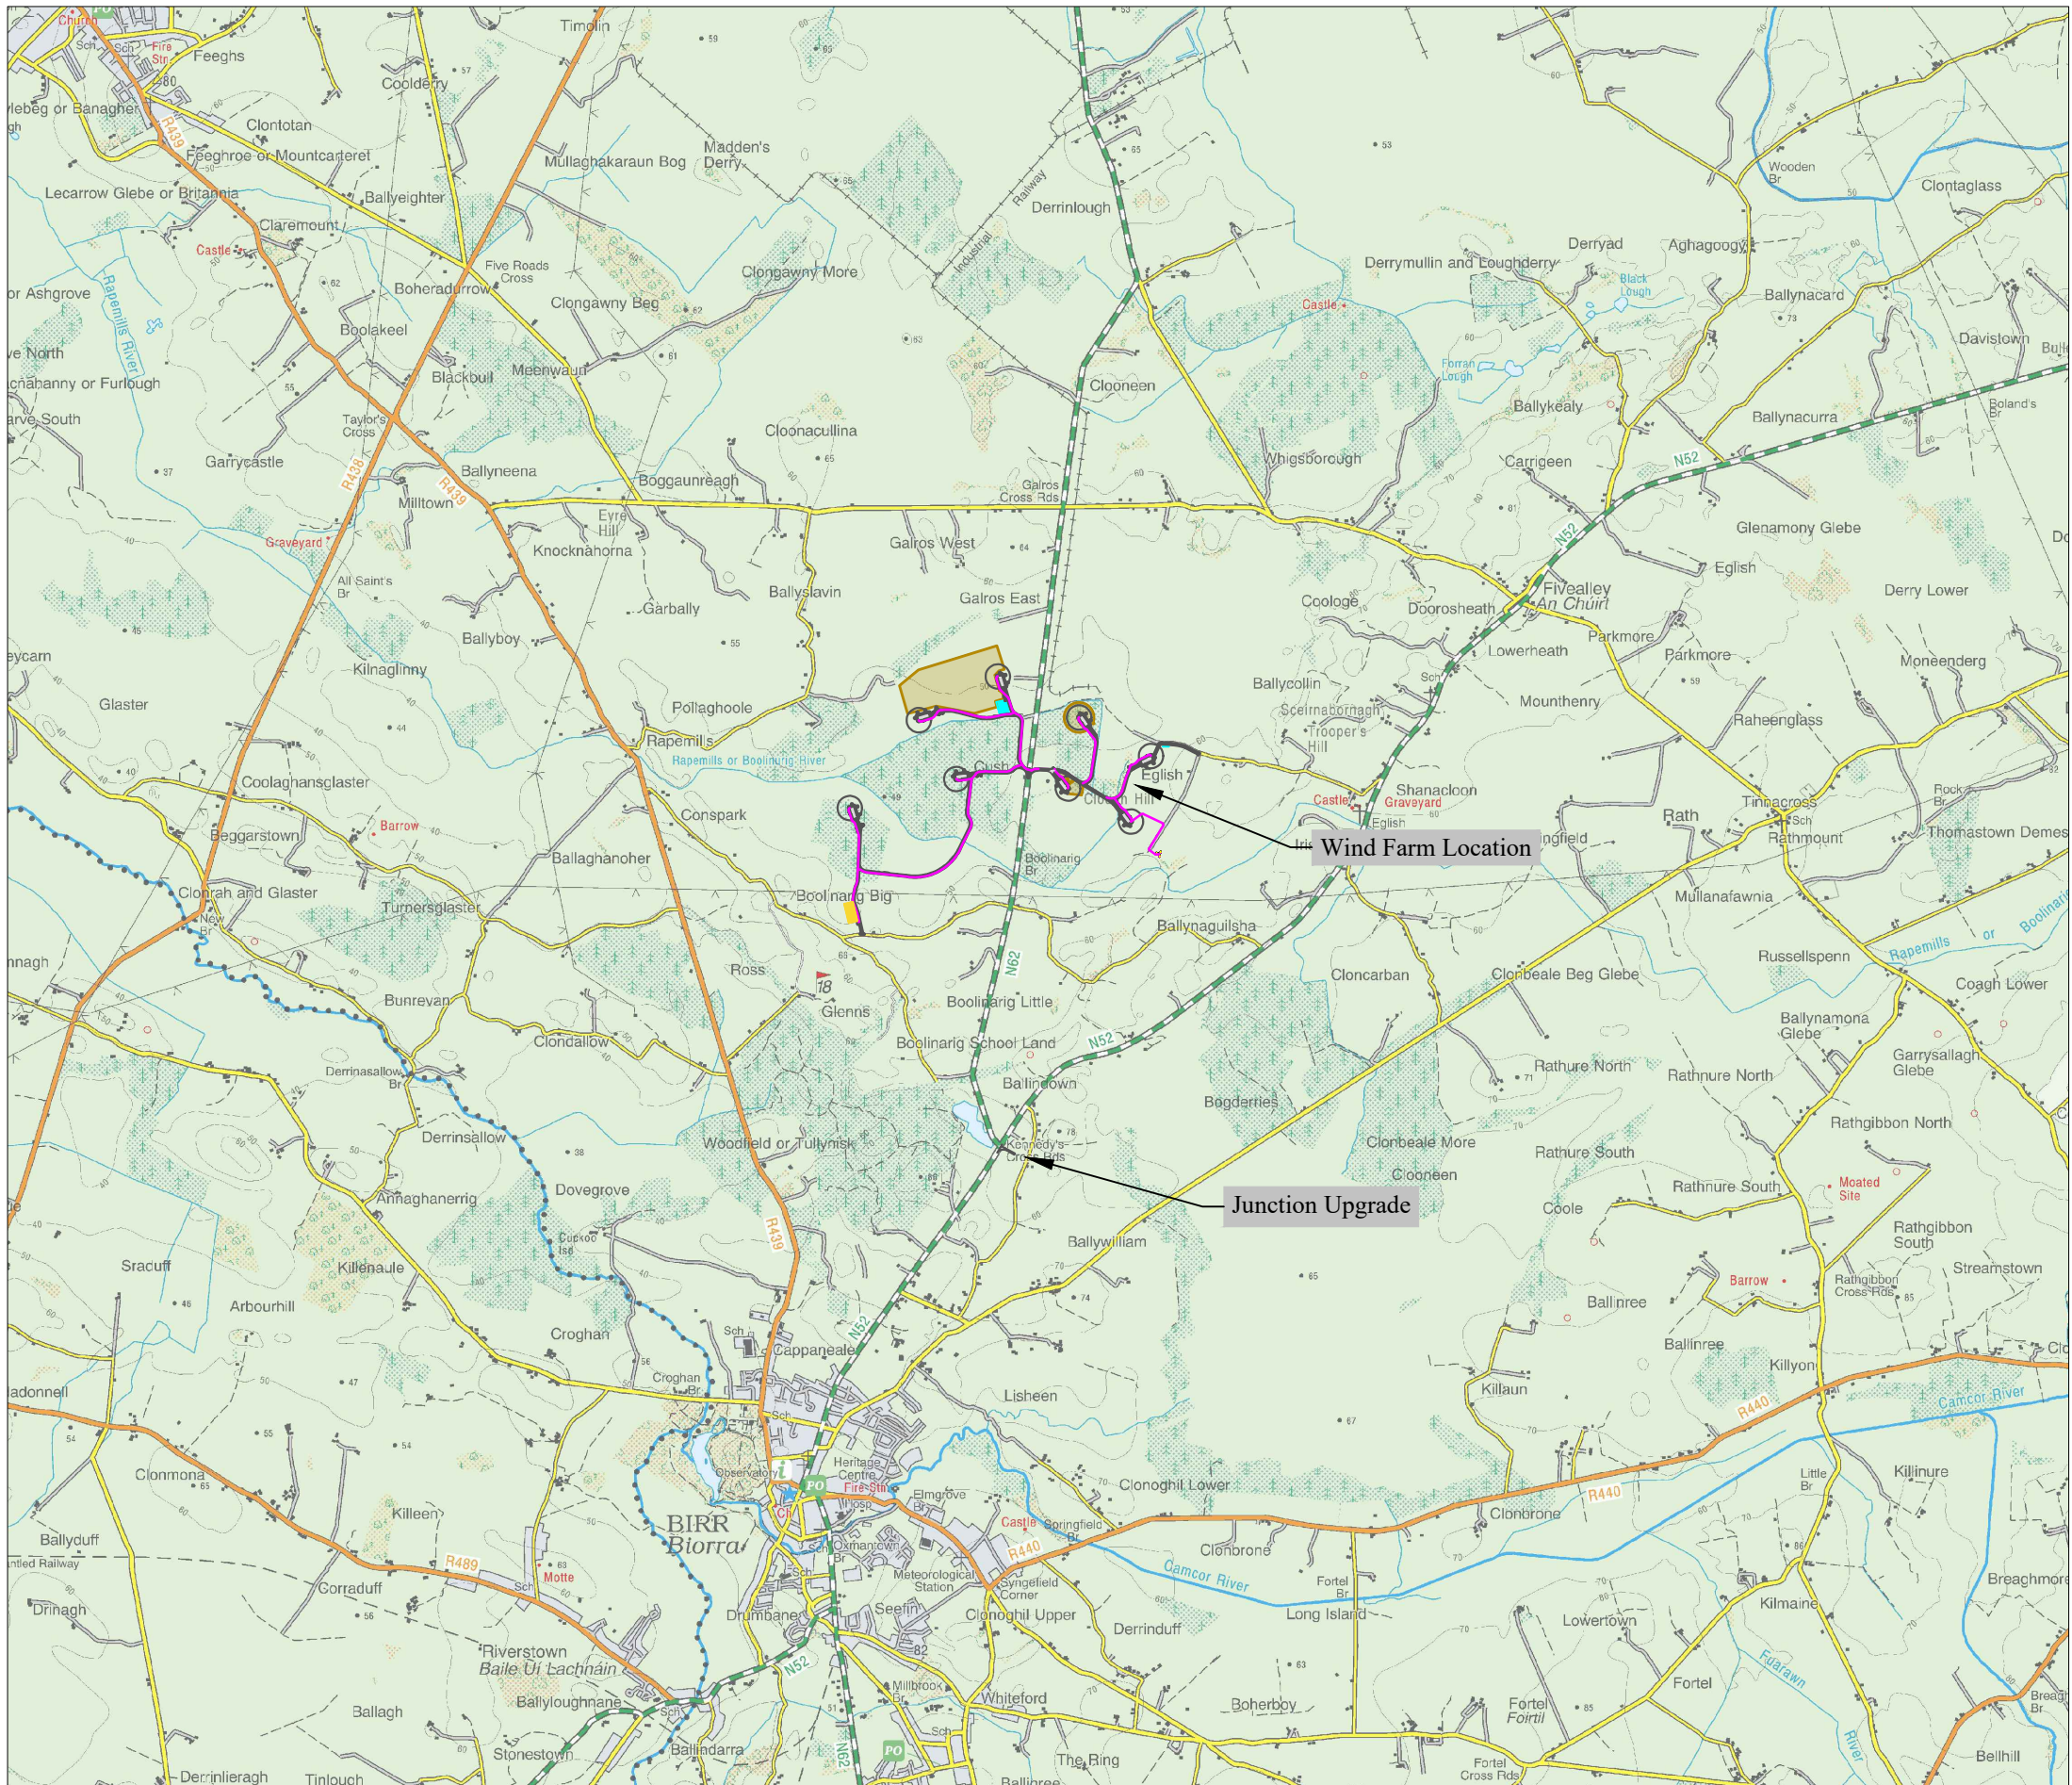

Overall Project Location (Scale 1:50,000)

OSI © Licence: EN 0062823 - Prepared Using ITM